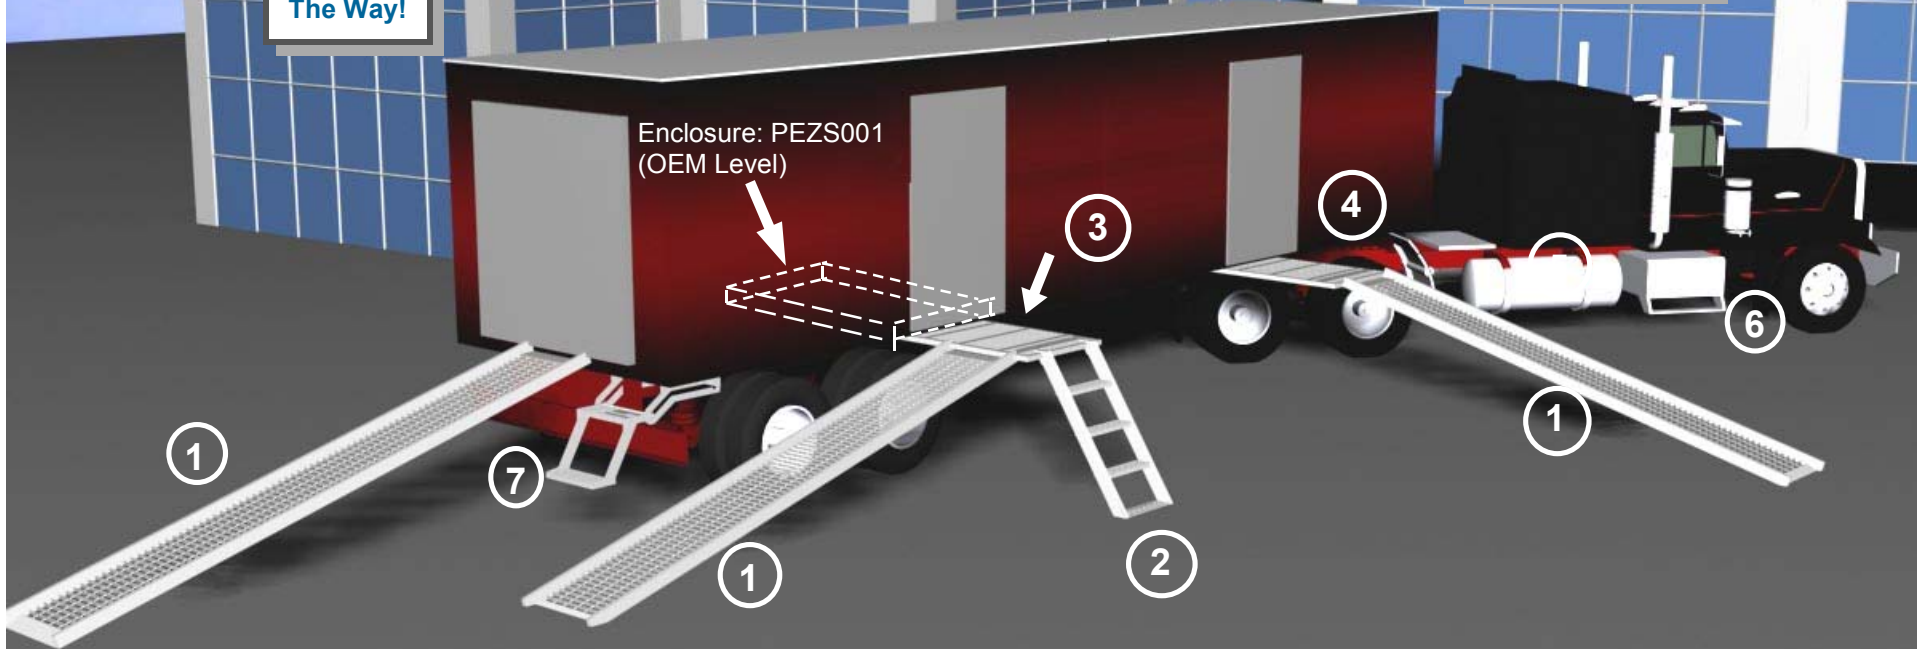

**Safety
Every
Step of
The Way!**

Enclosure: PEZS001
(OEM Level)

- 1 Ramps: Grate Grip, (Our GGRA114 or ROM Ramp)
- 2 EZ-Out Pullout Platforms & Side Door Access Products
(DE1101 + DB2501 Open Carrier, Mounts under trailer)
- 3 Ramp Platforms (RLA100)

- 4 Safety Deck Plates
- 5 Fuel Tank Steps
- 6 Cab Entry Grating Steps
- 7 Slide-Away Steps & Ladders (DB0201)