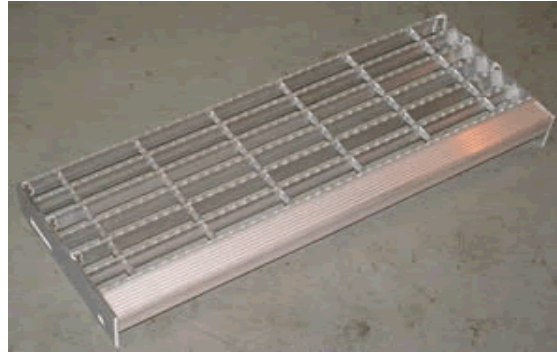

Aluminum Stair Treads

Make Your Next Step a Safe One

Bustin's Aluminum Stair Treads can be manufactured with plain top or serrated for a firm grip. The National Safety Council indicates that many falls are caused by slipping off the edge of steps. Therefore on many of our products,

we supply a non-slip Nosing. Bustin Stair Treads with non-slip Nosing meets OSHA regulation 1910.24(f). Carrier plate hole and slot locations on treads will be compatible with most of the popular standard stringer bolting arrangements. Stair Treads are made with Type N Grating.

Part #	Bar Size	Tread Size
serrated, without nosing		
CE2301	1-1/4" x 3/16"	7-5/16" x 18"
CE2302	1-1/4" x 3/16"	8-1/2" x 18"
CE2303	1-1/4" x 3/16"	7-5/16" x 24"
CE2304	1-1/4" x 3/16"	8-1/2" x 24"
CE2305	1-1/4" x 3/16"	7-5/16" x 30"
CE2306	1-1/4" x 3/16"	8-1/2" x 30"
serrated, with nosing		
CE2401	1-1/4" x 3/16"	7-5/8" x 18"
CE2402	1-1/4" x 3/16"	8-13/16" x 18"
CE2403	1-1/4" x 3/16"	7-5/8" x 24"
CE2404	1-1/4" x 3/16"	8-13/16" x 24"
CE2405	1-1/4" x 3/16"	7-5/8" x 30"
CE2406	1-1/4" x 3/16"	8-13/16" x 30"
CE2407	1-1/2" x 3/16"	7-5/8" x 36"
CE2408	1-1/2" x 3/16"	8-13/16" x 36"
CE2409	1-1/2" x 3/16"	10" x 36"
CE2410	1-1/4" x 3/16"	10" x 24"
CE2411	1-1/4" x 3/16"	10" x 30"
plain top, with nosing		
CE2701	1-1/4" x 3/16"	7-5/8" x 24"
CE2702	1-1/4" x 3/16"	8-13/16" x 24"
CE2703	1-1/4" x 3/16"	10" x 24"
CE2704	1-1/4" x 3/16"	7-5/8" x 30"
CE2705	1-1/4" x 3/16"	8-13/16" x 30"
CE2706	1-1/4" x 3/16"	10" x 30"
CE2707	1-1/2" x 3/16"	7-5/8" x 36"
CE2708	1-1/2" x 3/16"	8-13/16" x 36"
CE2709	1-1/2" x 3/16"	10" x 36"