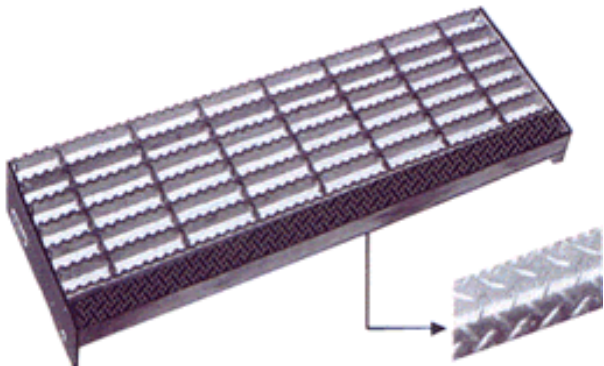

Aluminum Stair Treads

Make Your Next Step a Safe One

Bustin's Aluminum Stair Treads can be manufactured with plain top or serrated for a firm grip. The National Safety Council indicates that many falls are caused by slipping off the edge of steps. Therefore on many of our products,

we supply a non-slip Nosing. Bustin Stair Treads with non-slip Nosing meets OSHA regulation 1910.24(f). Carrier plate hole and slot locations on treads will be compatible with most of the popular standard stringer bolting arrangements. Stair Treads are made with Type N Grating.

Part #	Bar Size	Tread Size
serrated, without nosing		
CE2301	1-1/4" x 3/16"	7-5/16" x 18"
CE2302	1-1/4" x 3/16"	8-1/2" x 18"
CE2303	1-1/4" x 3/16"	7-5/16" x 24"
CE2304	1-1/4" x 3/16"	8-1/2" x 24"
CE2305	1-1/4" x 3/16"	7-5/16" x 30"
CE2306	1-1/4" x 3/16"	8-1/2" x 30"
serrated, with nosing		
CE2401	1-1/4" x 3/16"	7-5/8" x 18"
CE2402	1-1/4" x 3/16"	8-13/16" x 18"
CE2403	1-1/4" x 3/16"	7-5/8" x 24"
CE2404	1-1/4" x 3/16"	8-13/16" x 24"
CE2405	1-1/4" x 3/16"	7-5/8" x 30"
CE2406	1-1/4" x 3/16"	8-13/16" x 30"
CE2407	1-1/2" x 3/16"	7-5/8" x 36"
CE2408	1-1/2" x 3/16"	8-13/16" x 36"
CE2409	1-1/2" x 3/16"	10" x 36"
CE2410	1-1/4" x 3/16"	10" x 24"
CE2411	1-1/4" x 3/16"	10" x 30"
plain top, with nosing		
CE2701	1-1/4" x 3/16"	7-5/8" x 24"
CE2702	1-1/4" x 3/16"	8-13/16" x 24"
CE2703	1-1/4" x 3/16"	10" x 24"
CE2704	1-1/4" x 3/16"	7-5/8" x 30"
CE2705	1-1/4" x 3/16"	8-13/16" x 30"
CE2706	1-1/4" x 3/16"	10" x 30"
CE2707	1-1/2" x 3/16"	7-5/8" x 36"
CE2708	1-1/2" x 3/16"	8-13/16" x 36"
CE2709	1-1/2" x 3/16"	10" x 36"

Carrier Plate Height

Height	Notes
2-1/2"	For bearing bars up to and including 1-1/4"
3"	For bearing bars 1-1/2" or higher

Steel Stair Treads

Make Your Next Step a Safe One

- Various Sizes available
- Made with Electro-Forged Grating and diamond plate nosing
- Painted Black Finish