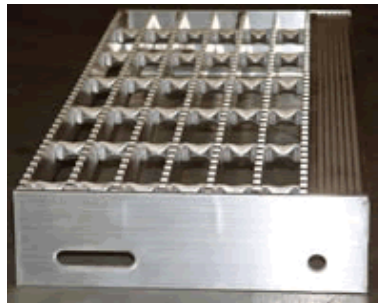

Aluminum Stair Treads

Make Your Next Step a Safe One

Bustin's Aluminum Stair Treads can be manufactured with plain top or serrated for a firm grip. The National Safety Council indicates that many falls are caused by slipping off the edge of steps. Therefore on many of our products,

we supply a non-slip Nosing. Bustin Stair Treads with non-slip Nosing meets OSHA regulation 1910.24(f). Carrier plate hole and slot locations on treads will be compatible with most of the popular standard stringer bolting arrangements. Stair Treads are made with Type N Grating.

Part #	Bar Size	Tread Size
serrated, without nosing		
CE2301	1-1/4" x 3/16"	7-5/16" x 18"
CE2302	1-1/4" x 3/16"	8-1/2" x 18"
CE2303	1-1/4" x 3/16"	7-5/16" x 24"
CE2304	1-1/4" x 3/16"	8-1/2" x 24"
CE2305	1-1/4" x 3/16"	7-5/16" x 30"
CE2306	1-1/4" x 3/16"	8-1/2" x 30"
serrated, with nosing		
CE2401	1-1/4" x 3/16"	7-5/8" x 18"
CE2402	1-1/4" x 3/16"	8-13/16" x 18"
CE2403	1-1/4" x 3/16"	7-5/8" x 24"
CE2404	1-1/4" x 3/16"	8-13/16" x 24"
CE2405	1-1/4" x 3/16"	7-5/8" x 30"
CE2406	1-1/4" x 3/16"	8-13/16" x 30"
CE2407	1-1/2" x 3/16"	7-5/8" x 36"
CE2408	1-1/2" x 3/16"	8-13/16" x 36"
CE2409	1-1/2" x 3/16"	10" x 36"
CE2410	1-1/4" x 3/16"	10" x 24"
CE2411	1-1/4" x 3/16"	10" x 30"
plain top, with nosing		
CE2701	1-1/4" x 3/16"	7-5/8" x 24"
CE2702	1-1/4" x 3/16"	8-13/16" x 24"
CE2703	1-1/4" x 3/16"	10" x 24"
CE2704	1-1/4" x 3/16"	7-5/8" x 30"
CE2705	1-1/4" x 3/16"	8-13/16" x 30"
CE2706	1-1/4" x 3/16"	10" x 30"
CE2707	1-1/2" x 3/16"	7-5/8" x 36"
CE2708	1-1/2" x 3/16"	8-13/16" x 36"
CE2709	1-1/2" x 3/16"	10" x 36"